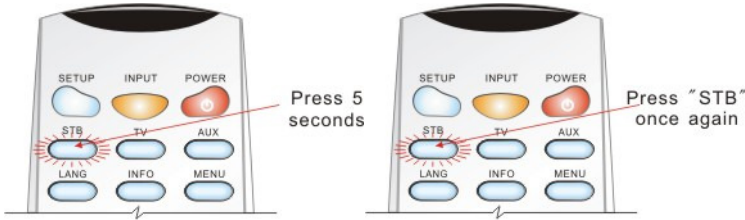

6. Programming Remotes For Use With Amulet

Amulet uses InfraRed (IR) to receive remote control signals. IR signals travel only short distances (40 feet or less), and cannot go through walls or other solid objects. You must point the remote control to the Amulet, with no objects blocking the line of sight.

Your remote control by default is sending RF signals to STB. Do the following steps to program your remote control to use IR signals to control Amulet.:

- ① On the remote control, press and hold the "STB" button for approx. 5 seconds. The "STB" button backlight will illuminate. Now the remote control is in registration mode.
- ② On the URC PLUS, press "STB" once again. Both the "STB" and "AUX" button backlight will illuminate.

- ③ Press "0" to set remote control to IR mode only.
- ④ The "STB" button backlight on the URC PLUS will blink twice to indicate that the setting was successful. NOTE: Pressing a key other than "0" or a button is not pressed within 10 seconds, the "STB" backlight will extinguish and the URC PLUS registration process will be terminated.

7. Manually Program Additional Devices

Perform the following steps to program the TV and AUX device:

- ① Locate the device code for your desired device in the device code table provided in the Appendix. If you could not find the device code for your device or it does not work after trying the listed device codes for your device brand, then you can go to the next section to try the auto-search procedures.
- ② Turn on your device and with media inserted (if applicable).
- ③ On the remote control, press a device mode key once (i.e., "TV" or "AUX"). **NOTE:** Use the "AUX" mode key to program control of VCR, DVD player, cable box, satellite set-top-box and audio device.
- ④ Press and hold the "SETUP" key until the selected mode key backlight blinks twice, then release "SETUP". The device mode key will light up.
- ⑤ Enter the four-digit device code for you device. If you perform this procedure correctly, the selected device mode key backlight will blink twice. **NOTE:** If you enter an invalid device code, the selected device mode key will fast blink 7 times. Device program mode will be terminated.
- ⑥ Aim the remote control at your device and press the "POWER" once. The device should be turned off. If it does not respond, repeat the above steps.