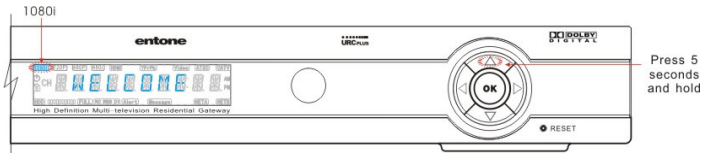

11. Setting HDMI/Component Resolution

You can use User Menu or the Amulet front panel UP arrow to set the resolution. To use Amulet front panel UP arrow to set resolution:

- ① Press and hold the Amulet front panel “UP” arrow for 5 seconds.
- ② Keep on pressing the “UP” arrow, the resolution indicator in the Amulet front panel display will illuminate in a round robin manner from “1080i -> 720p -> 480p -> 480i”.
- ③ When your desired resolution is illuminated, release the “UP” arrow. Then, both the HDMI and Component outputs will be set to the selected resolution.