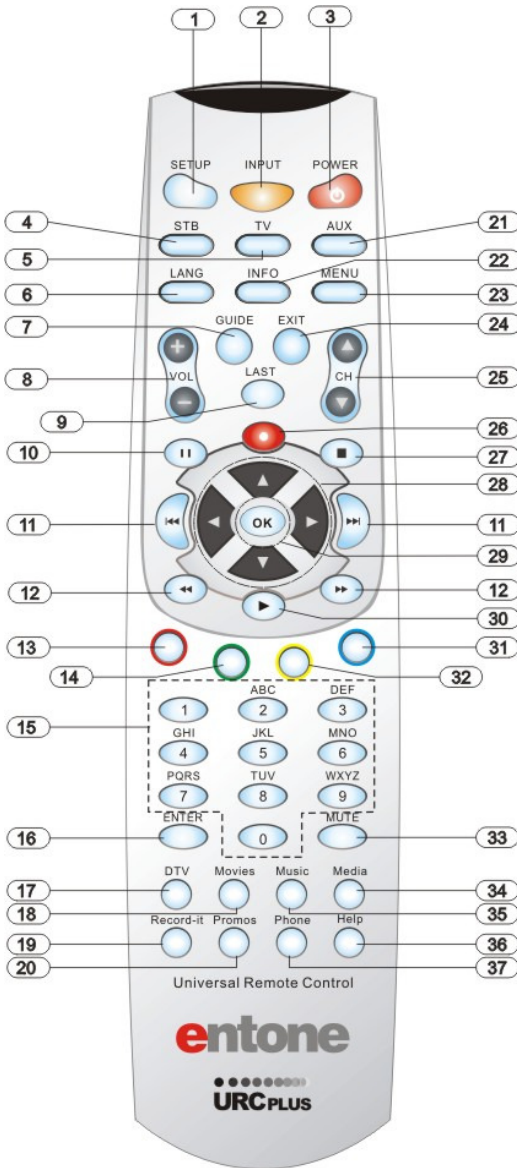

2. Before You Begin

Check that the video output connector of the Amulet is properly connected to the input connector of the TV(s).

In your TV, select the input source that the Amulet is used.

"RF TV" by default uses CATV channel ID 10.

3. Install Remote Control Batteries

Install the two AA batteries (provided) into the remote control.

Important!! Use only new AA Alkaline batteries to insure consistent operation.

4. Understanding the Remote Control

5. Using the Remote Control

The diagram and list provide a brief description of your remote control features. Entone provides this as a general guide to remote control usage. Functions may vary between different service providers.